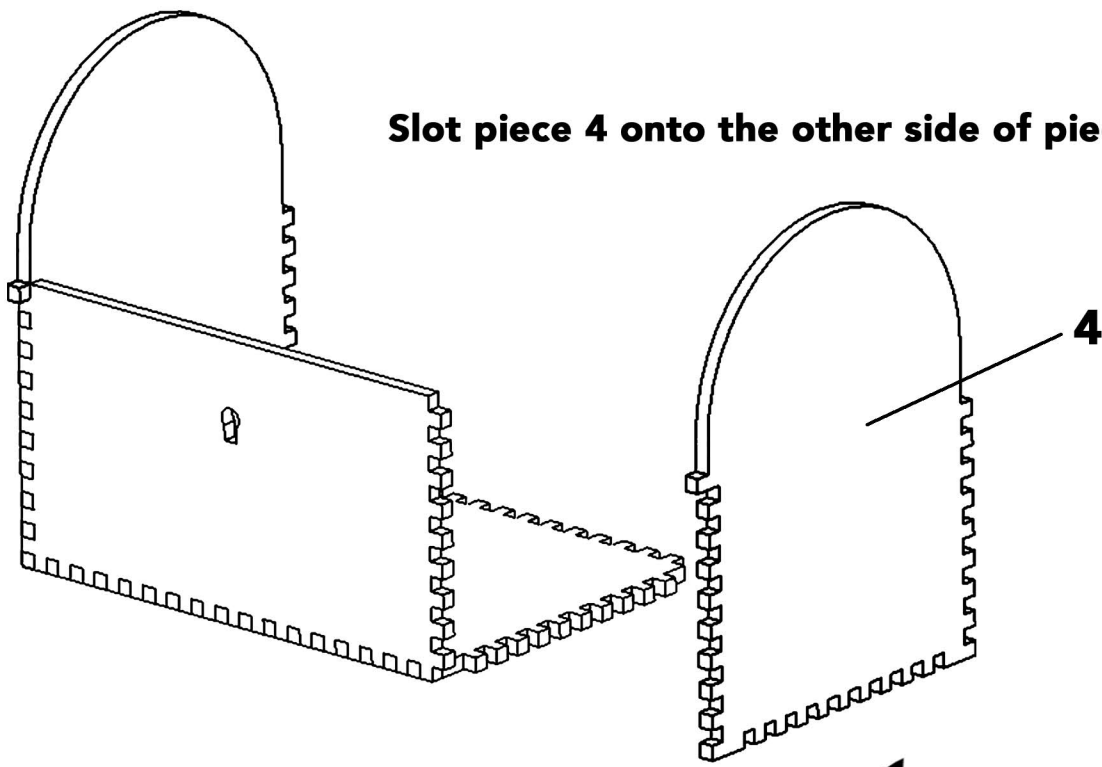

# Treasure Chest Instructions

Slot piece 1 onto piece 2.

Slot piece 3 onto pieces 1 & 2.

Slot piece 4 onto the other side of pieces 1 & 2.

Slot piece 5 onto the back of pieces 2, 3 & 4.

Fold over the lid and clip to the front.

Secure in place with a key of your choice.